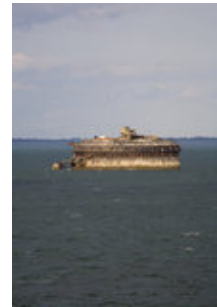

17-02-15
IMG_9395

Driftwood
IMG_3318

Brean Beach
IMG_3329

Dawn over the Solent
Dawn over The Solent-2

Sunrise over the solent 2
Dawn over The Solent

Misty morning in the...
Fog bank in The Solent-2

Fogbank in the solent
Fog bank in The Solent

Horse sand fort
Horse Sand Fort 2

Horse sand fort
Horse Sand Fort

Ocho Rios Dock
ocho rios

Ocho Rios
ocho rios2

Villefranche-sur-Mer bay
Villefranche-sur-Mer bay

Netley Castle
Netley Castle

Netley Hospital Chapel
Netley Chapel

Netley Hospital Chapel
Netley Chapel and yacht

Sand footprint
Friday

Leaf on a beach
Leaf on maldivian sand

Maldives Beach at Night
Maldives at night

Maldives by Moonlight
Maldives by moonlight

Maldives sunset
Maldives Sunset