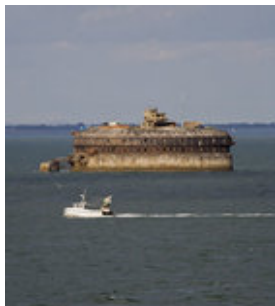

17-02-15
IMG_9395

Driftwood
IMG_3318

Brean Beach
IMG_3329

Dawn over the Solent
Dawn over The Solent-2

Sunrise over the solent 2
Dawn over The Solent

Misty morning in the...
Fog bank in The Solent-2

Fogbank in the solent
Fog bank in The Solent

Horse sand fort
Horse Sand Fort 2

Horse sand fort
Horse Sand Fort

Ocho Rios Dock
ocho rios

Ocho Rios
ocho rios2

Villefranche-sur-Mer bay
Villefranche-sur-Mer bay

Netley Castle
Netley Castle

Netley Hospital Chapel
Netley Chapel

Netley Hospital Chapel
Netley Chapel and yacht

Sand footprint
Friday

Leaf on a beach
Leaf on maldivian sand

Maldives Beach at Night
Maldives at night

Maldives by Moonlight
Maldives by moonlight

Maldives sunset
Maldives Sunset